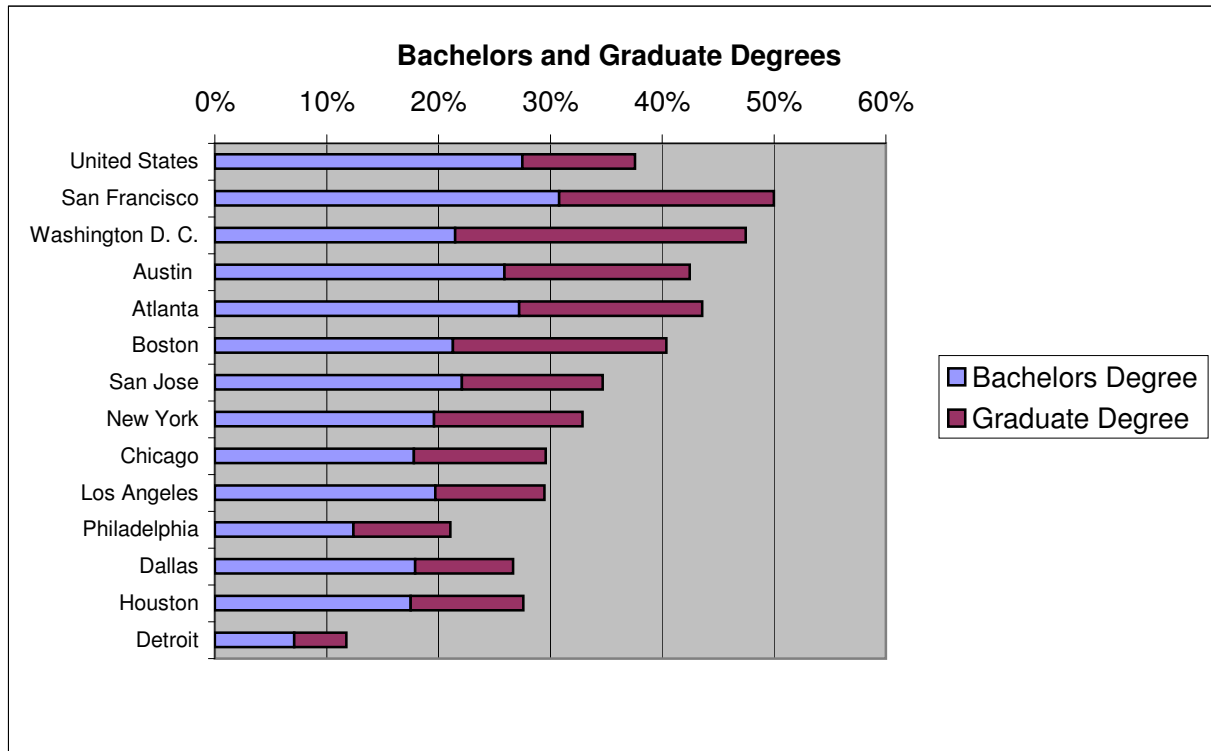

Education Attainment

City	Bachelors	Graduate
United States	27.5	10.1
San Francisco	30.8	19.2
Washington D. C.	21.5	26
Austin	25.9	16.6
Atlanta	27.2	16.4
Boston	21.3	19.1
San Jose	22.1	12.6
New York	19.6	13.3
Chicago	17.8	11.8
Los Angeles	19.7	9.8
Philadelphia	12.4	8.7
Dallas	17.9	8.8
Houston	17.5	10.1
Detroit	7.1	4.7

Source: U.S.
Census, ACS
2007